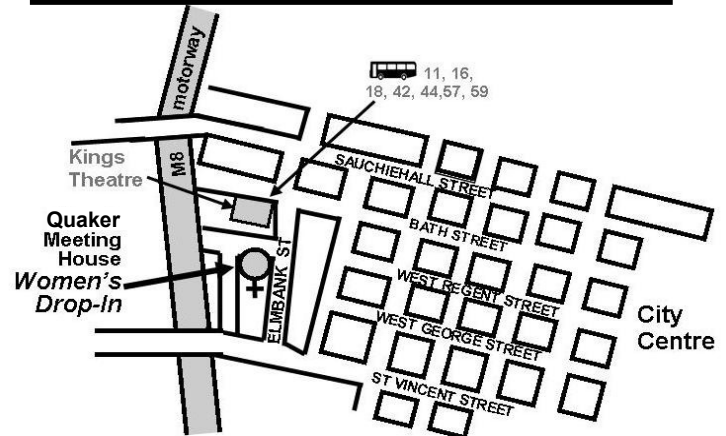

At the Quaker Meeting House, 38 Elmbank Crescent, near the Charing Cross end of Sauchiehall Street

FOR MORE INFORMATION, CONTACT THE UNITY CENTRE, 30 IBROX STREET
GLASGOW, G51 1AQ, 0141 427 7992,
INFO@UNITYCENTREGLASGOW.ORG